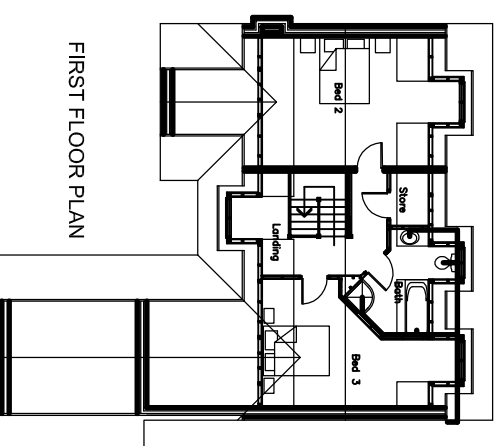

Bungalow Range

The Aughton - Type A

4 Bedroom Dormer Bungalow

Overall dimensions (not incl. conservatory & garage)

11.8m wide x 10.7m deep (38' 9" x 35' 2")

Overall footprint size

13.0m wide x 18.6m deep (42' 8" x 61' 1")

Total floor area

178m² (1915 sq. ft)

Dimensions (in metres)

Ground Floor

Conservatory	3.3 x 3.5
Lounge	4.0 x 6.0
Kitchen Dining	7.1 x 3.9
Hall	3.9 x 4.2
Master Bedroom	4.1 x 5.4
En-suite	1.8 x 2.2
Utility	3.2 x 1.6
Study / Bedroom	4.4 x 2.9

First Floor

Bedroom 2	4.0 x 5.1
Bedroom 3	3.9 x 5.1
Family Bathroom	3.2 x 2.6