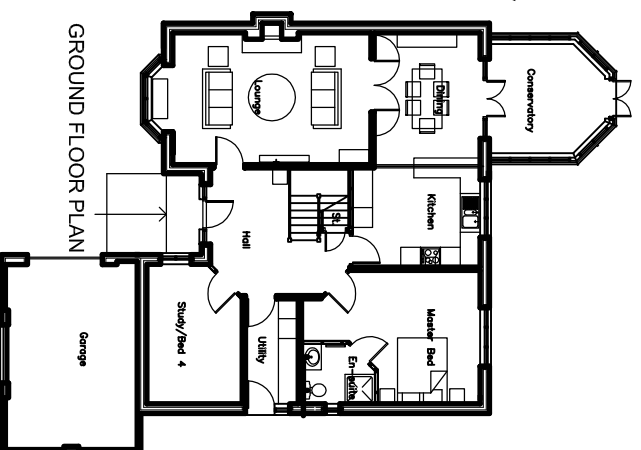

Bungalow Range

The Aughton - Type A

4 Bedroom Dormer Bungalow

Overall dimensions (not incl. conservatory & garage)

11.8m wide x 10.7m deep (38' 9" x 35' 2")

Overall footprint size

13.0m wide x 18.6m deep (42' 8" x 61' 1")

Total floor area

178m² (1915 sq. ft)

Dimensions (in metres)

Ground Floor

Conservatory	3.3 x 3.5
Lounge	4.0 x 6.0
Kitchen Dining	7.1 x 3.9
Hall	3.9 x 4.2
Master Bedroom	4.1 x 5.4
En-suite	1.8 x 2.2
Utility	3.2 x 1.6
Study / Bedroom	4.4 x 2.9

First Floor

Bedroom 2	4.0 x 5.1
Bedroom 3	3.9 x 5.1
Family Bathroom	3.2 x 2.6