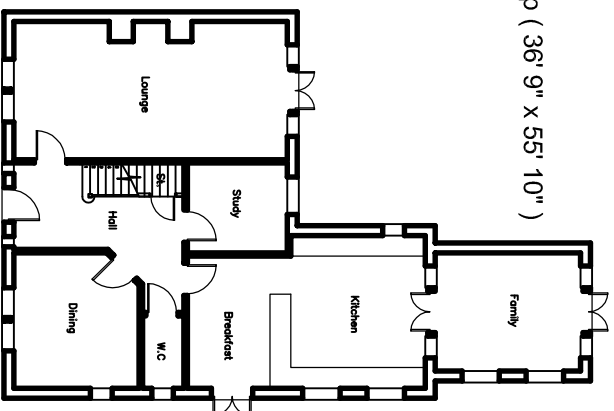

#### Overall footprint size

11.2m wide x 17.0m deep ( 36' 9" x 55' 10" )

#### Total floor area

270m<sup>2</sup> ( 2905 sq. ft )

### Dimensions ( in metres )

Ground Floor	
Lounge	4.0 x 7.9
Store	2.6 x 2.9
Hall	2.5 x 4.9
Dining	3.9 x 3.6
W/C	2.1 x 1.2
Breakfast Kitchen	4.4 x 6.9
Family	3.4 x 4.2
First Floor	
Bedroom 2	4.4 x 5.7
En-suite	2.1 x 2.1
Bedroom 3	4.0 x 3.4
Bedroom 4	4.0 x 3.2
Bathroom	2.6 x 2.9
Master Bedroom	4.0 x 4.5
En-suite	2.6 x 1.7
Second Floor	
Games Room	4.0 x 4.9
Guest Bedroom	4.2 x 4.9

GROUND FLOOR PLAN

FIRST FLOOR PLAN

SECOND FLOOR PLAN