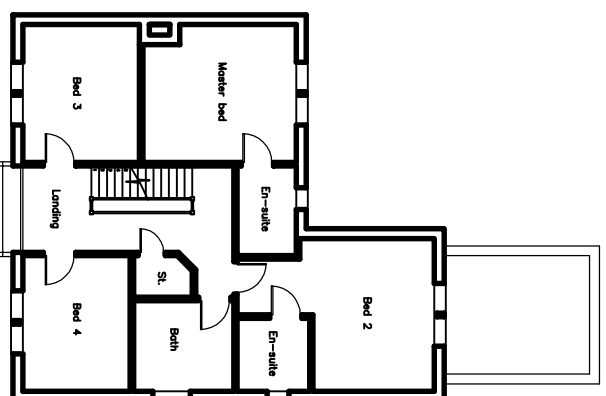

#### Overall footprint size

11.2m wide x 17.0m deep ( 36' 9" x 55' 10" )

#### Total floor area

270m<sup>2</sup> ( 2905 sq. ft )

### Dimensions ( in metres )

Ground Floor	
Lounge	4.0 x 7.9
Store	2.6 x 2.9
Hall	2.5 x 4.9
Dining	3.9 x 3.6
W/C	2.1 x 1.2
Breakfast Kitchen	4.4 x 6.9
Family	3.4 x 4.2
First Floor	
Bedroom 2	4.4 x 5.7
En-suite	2.1 x 2.1
Bedroom 3	4.0 x 3.4
Bedroom 4	4.0 x 3.2
Bathroom	2.6 x 2.9
Master Bedroom	4.0 x 4.5
En-suite	2.6 x 1.7
Second Floor	
Games Room	4.0 x 4.9
Guest Bedroom	4.2 x 4.9

GROUND FLOOR PLAN

FIRST FLOOR PLAN

SECOND FLOOR PLAN