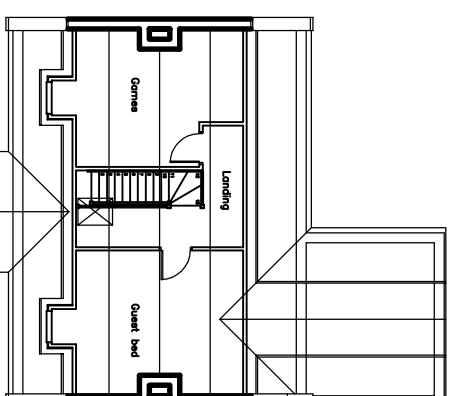

#### Overall footprint size

11.2m wide x 17.0m deep ( 36' 9" x 55' 10" )

### Dimensions ( in metres )

Ground Floor	
Lounge	4.0 x 7.9
Store	2.6 x 2.9
Hall	2.5 x 4.9
Dining	3.9 x 3.6
W/C	2.1 x 1.2
Breakfast Kitchen	4.4 x 6.9
Family	3.4 x 4.2
First Floor	
Bedroom 2	4.4 x 5.7
En-suite	2.1 x 2.1
Bedroom 3	4.0 x 3.4
Bedroom 4	4.0 x 3.2
Bathroom	2.6 x 2.9
Master Bedroom	4.0 x 4.5
En-suite	2.6 x 1.7
Second Floor	
Games Room	4.0 x 4.9
Guest Bedroom	4.2 x 4.9

GROUND FLOOR PLAN

FIRST FLOOR PLAN

SECOND FLOOR PLAN