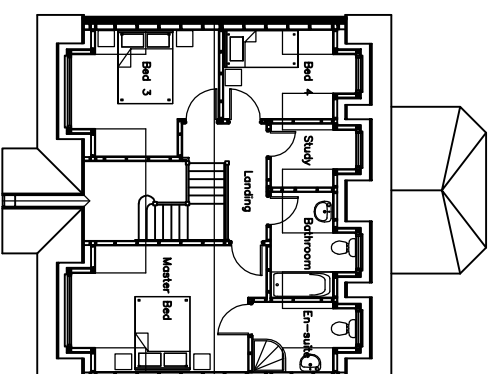

### 3 Bedroom Dormer Bungalow

**Overall dimensions ( not incl. conservatory )**

10.0m wide x 9.5m deep ( 32' 10" x 31' 2" )

**Overall footprint size**

10.0m wide x 13.3m deep ( 32' 10" x 43' 8" )

**Total floor area**

166m<sup>2</sup> ( 1785 sq. ft )

## Dimensions ( in metres )

### Ground Floor

Sun Lounge	4.0 x 2.4
Kitchen	5.5 x 2.8
Dining	3.8 x 3.2
Utility	2.5 x 1.7
WC	1.7 x 1.1
En-suite	2.5 x 1.3
Guest Bedroom	3.5 x 2.7
Hallway	3.1 x 5.7
Lounge	3.5 x 5.5