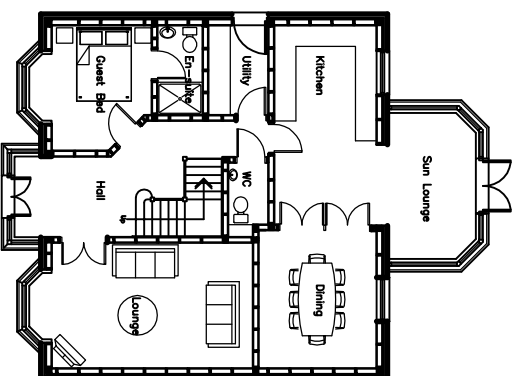

### 3 Bedroom Dormer Bungalow

**Overall dimensions ( not incl. conservatory )**

10.0m wide x 9.5m deep ( 32' 10" x 31' 2" )

**Overall footprint size**

10.0m wide x 13.3m deep ( 32' 10" x 43' 8" )

**Total floor area**

166m<sup>2</sup> ( 1785 sq. ft )

## Dimensions ( in metres )

### Ground Floor

Sun Lounge	4.0 x 2.4
Kitchen	5.5 x 2.8
Dining	3.8 x 3.2
Utility	2.5 x 1.7
WC	1.7 x 1.1
En-suite	2.5 x 1.3
Guest Bedroom	3.5 x 2.7
Hallway	3.1 x 5.7
Lounge	3.5 x 5.5